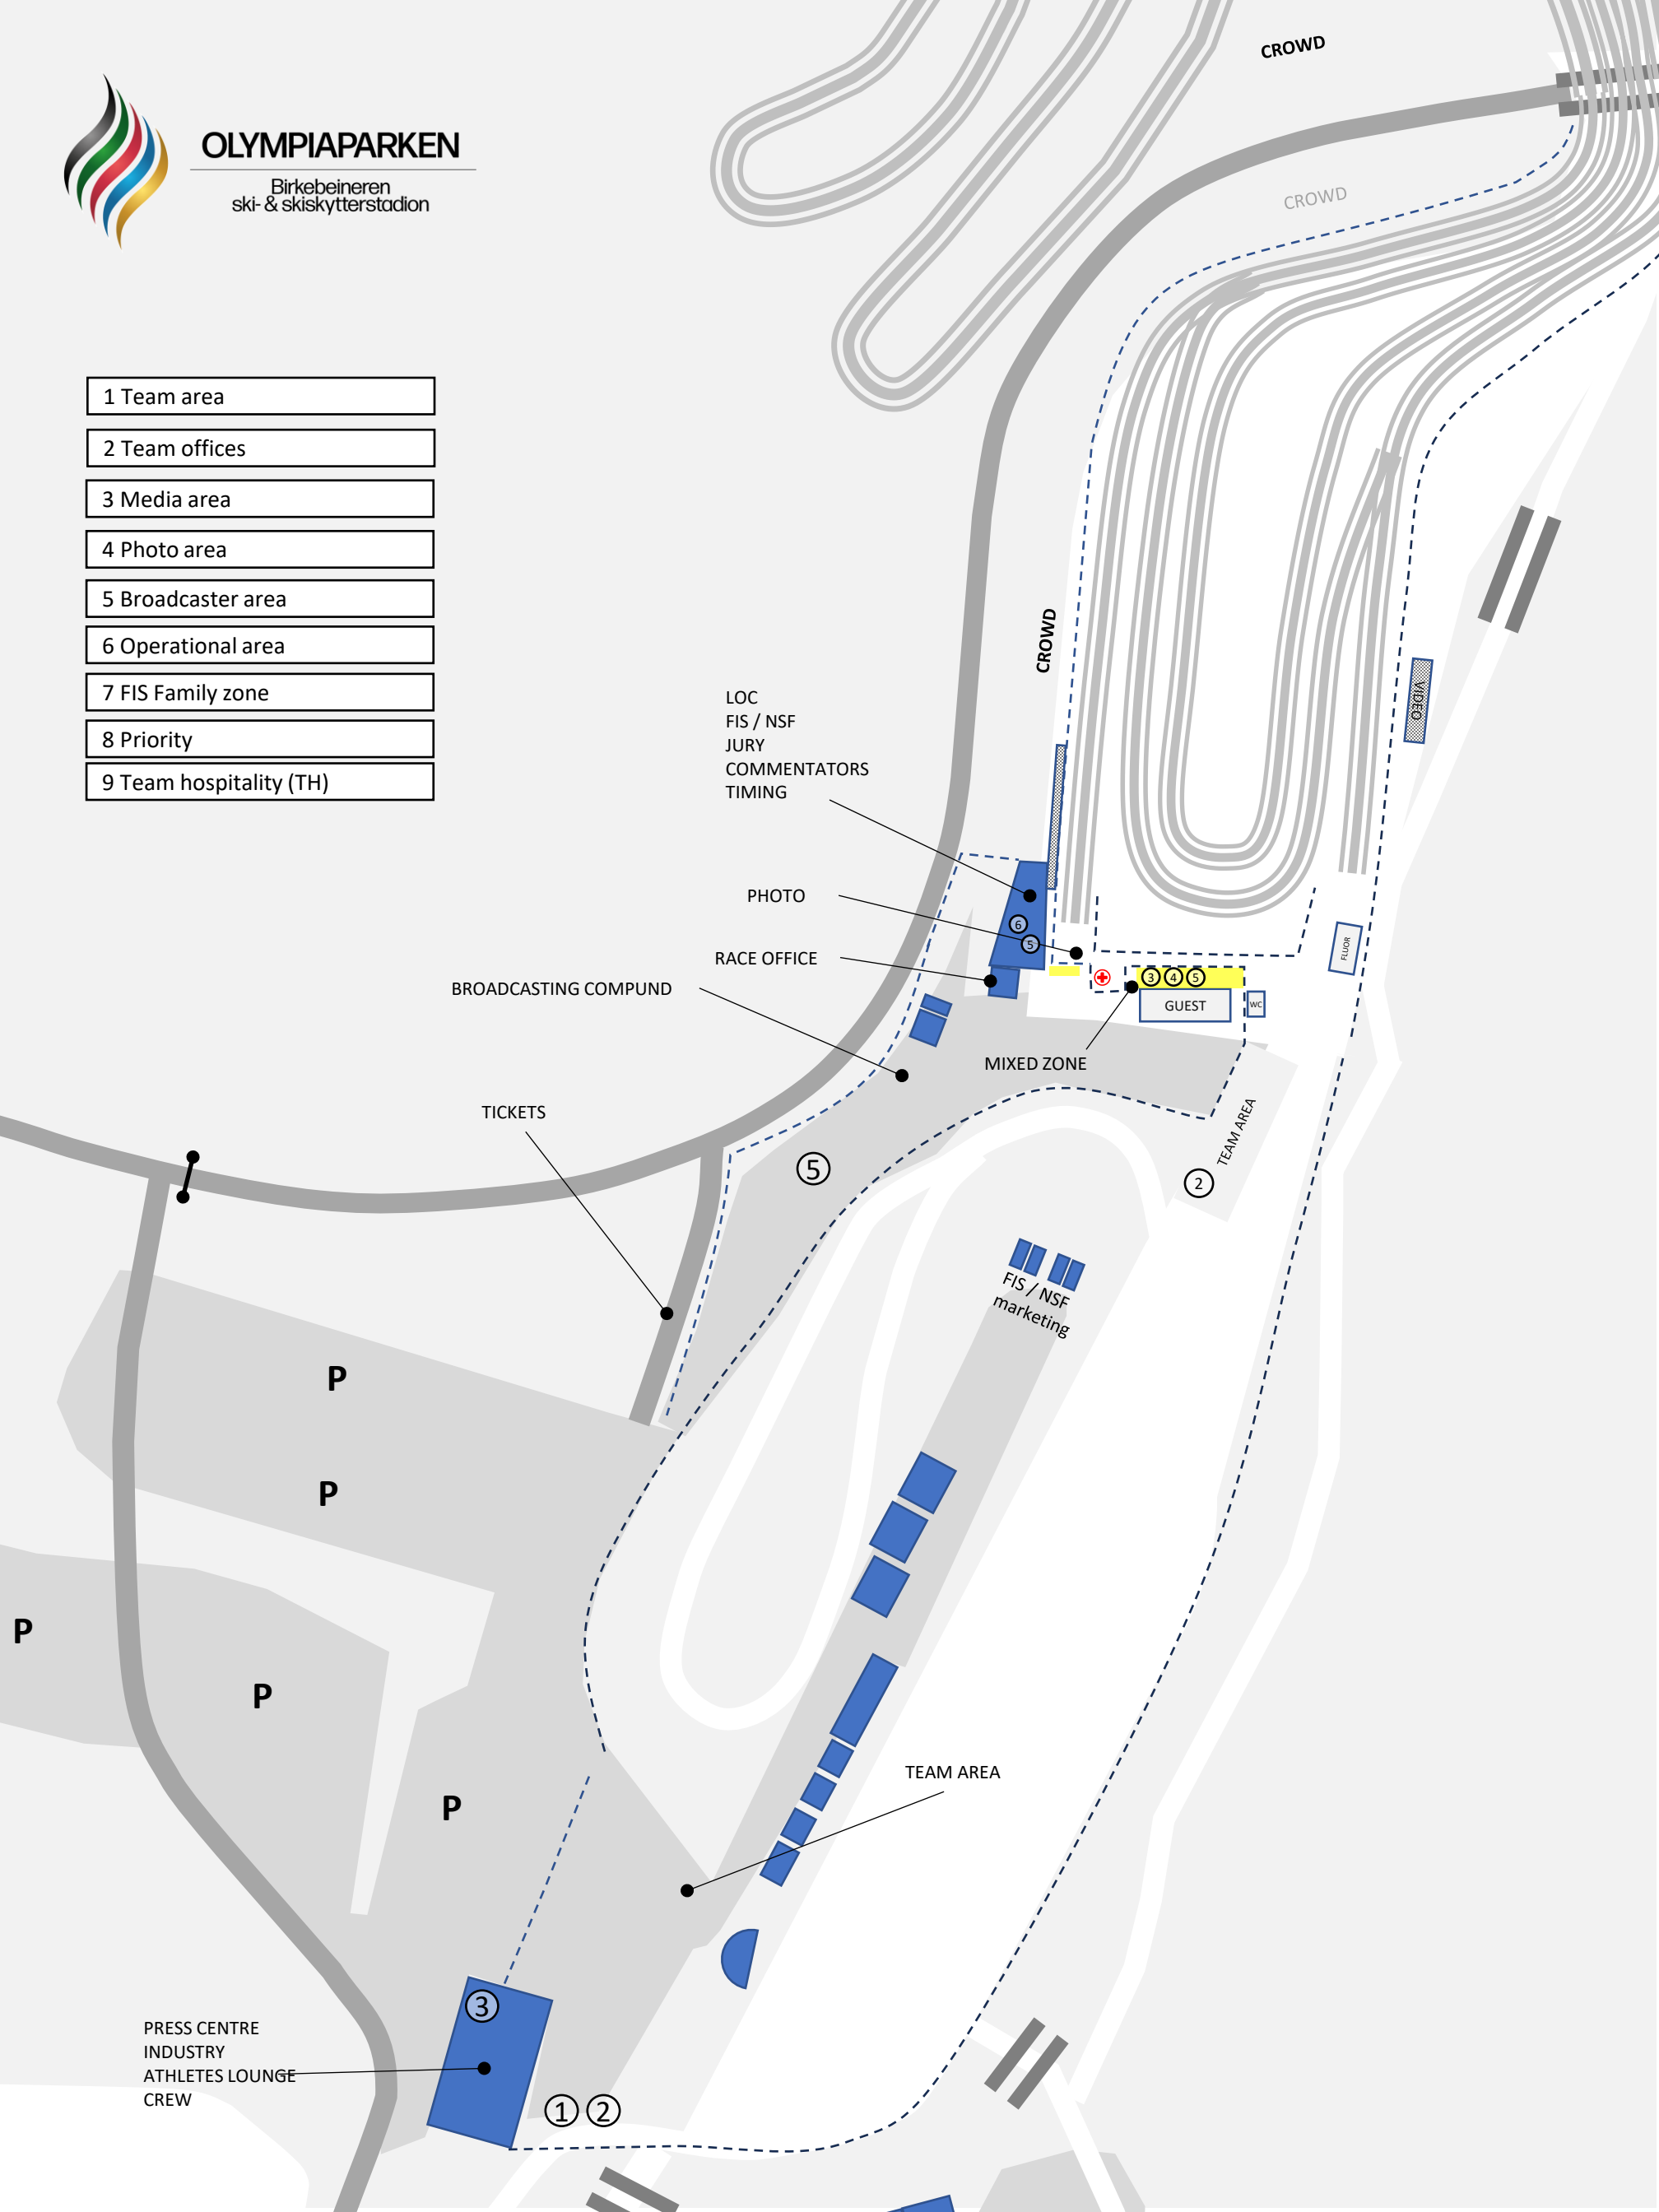

# OLYMPIAPARKEN

Birkebeineren  
ski- & skiskytterstadion

- 1 Team area
- 2 Team offices
- 3 Media area
- 4 Photo area
- 5 Broadcaster area
- 6 Operational area
- 7 FIS Family zone
- 8 Priority
- 9 Team hospitality (TH)

LOC  
FIS / NSF  
JURY  
COMMENTATORS  
TIMING

PHOTO

RACE OFFICE

BROADCASTING COMPUND

TICKETS

MIXED ZONE

GUEST

WC